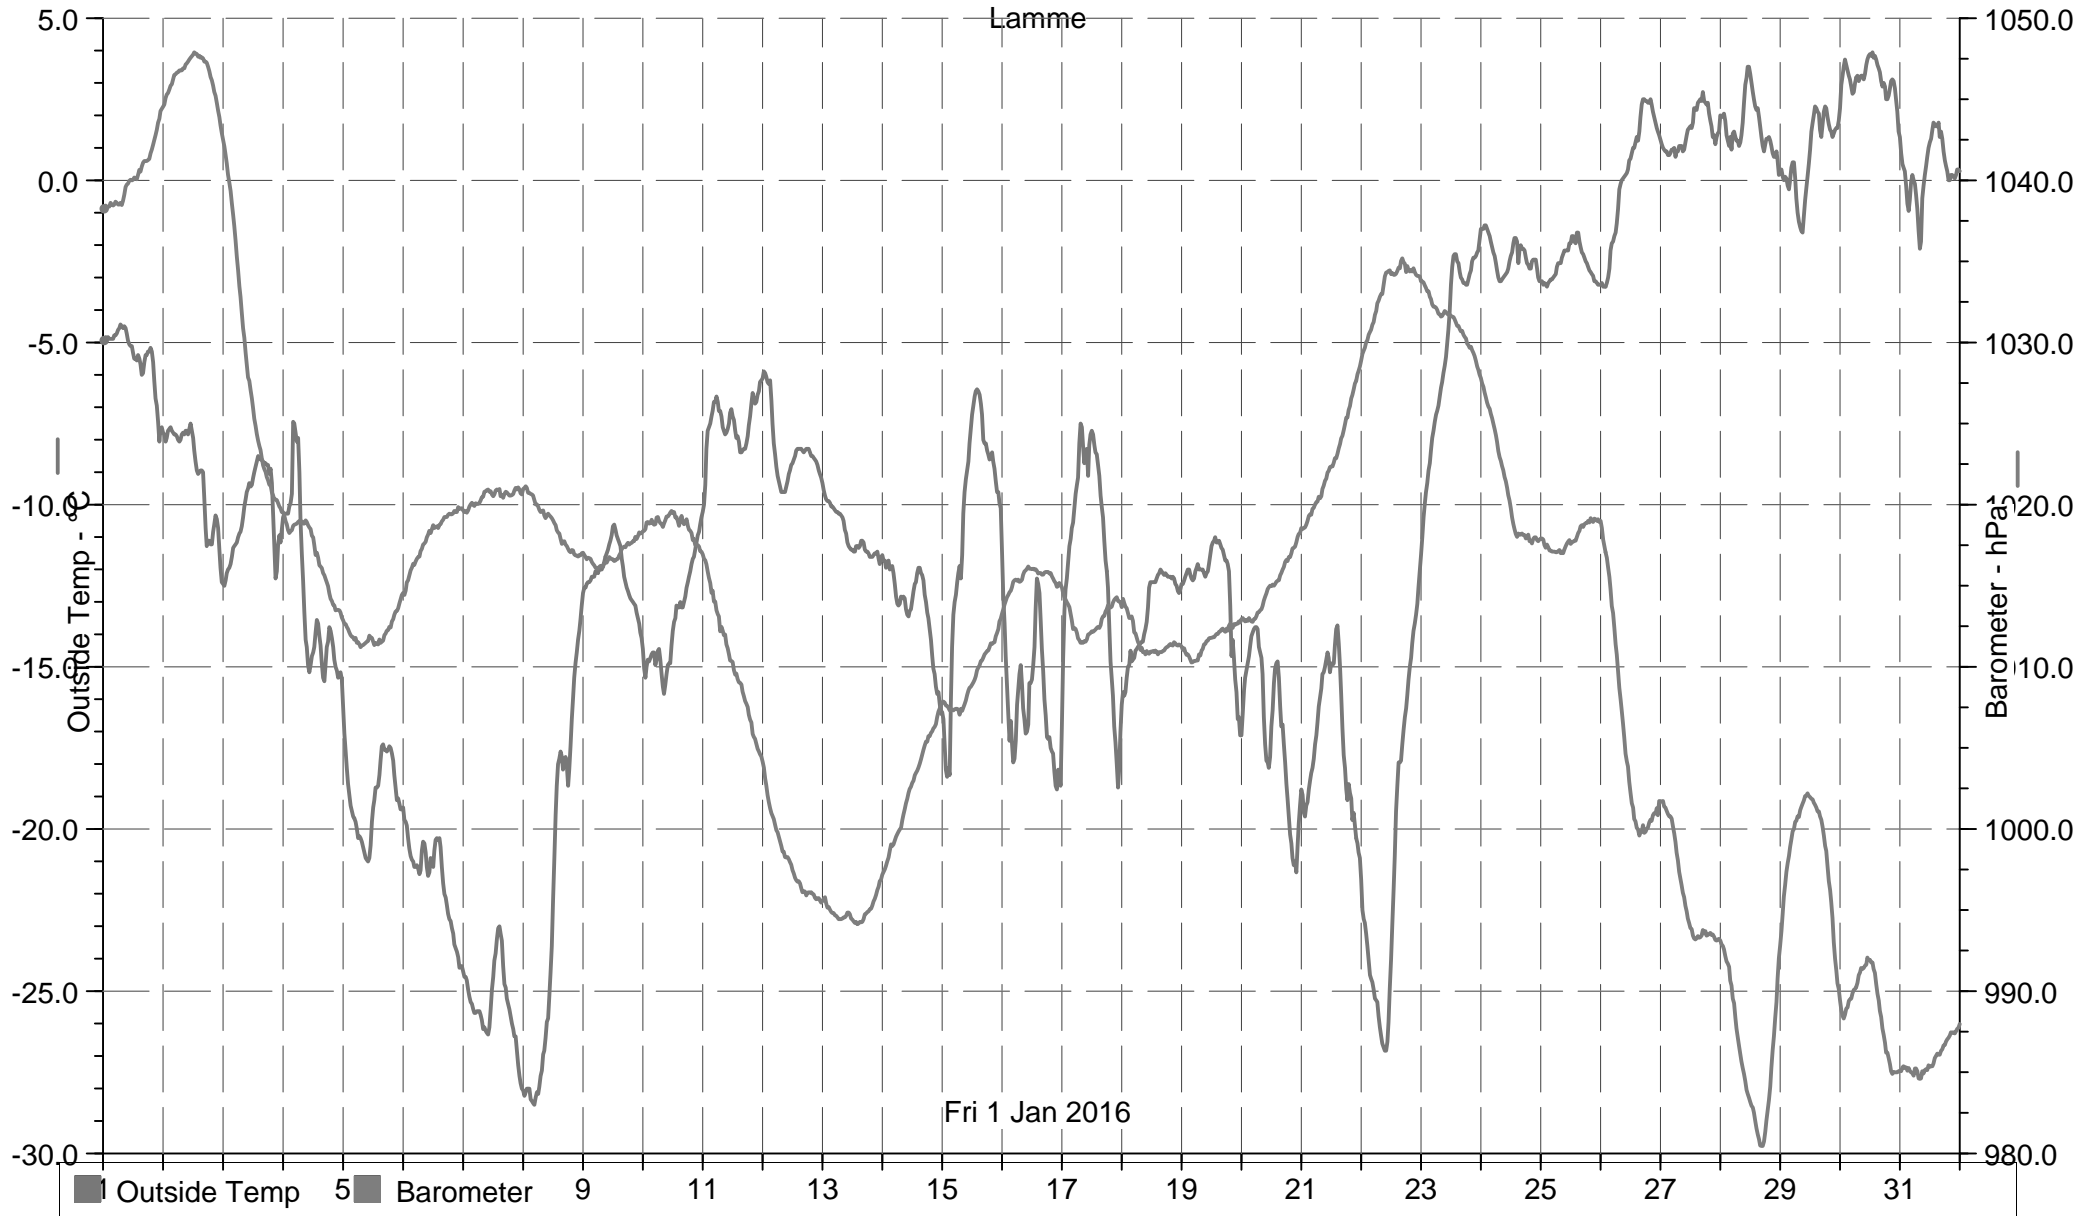

Lamme

Fri 1 Jan 2016

■ Outside Temp 5 ■ Barometer